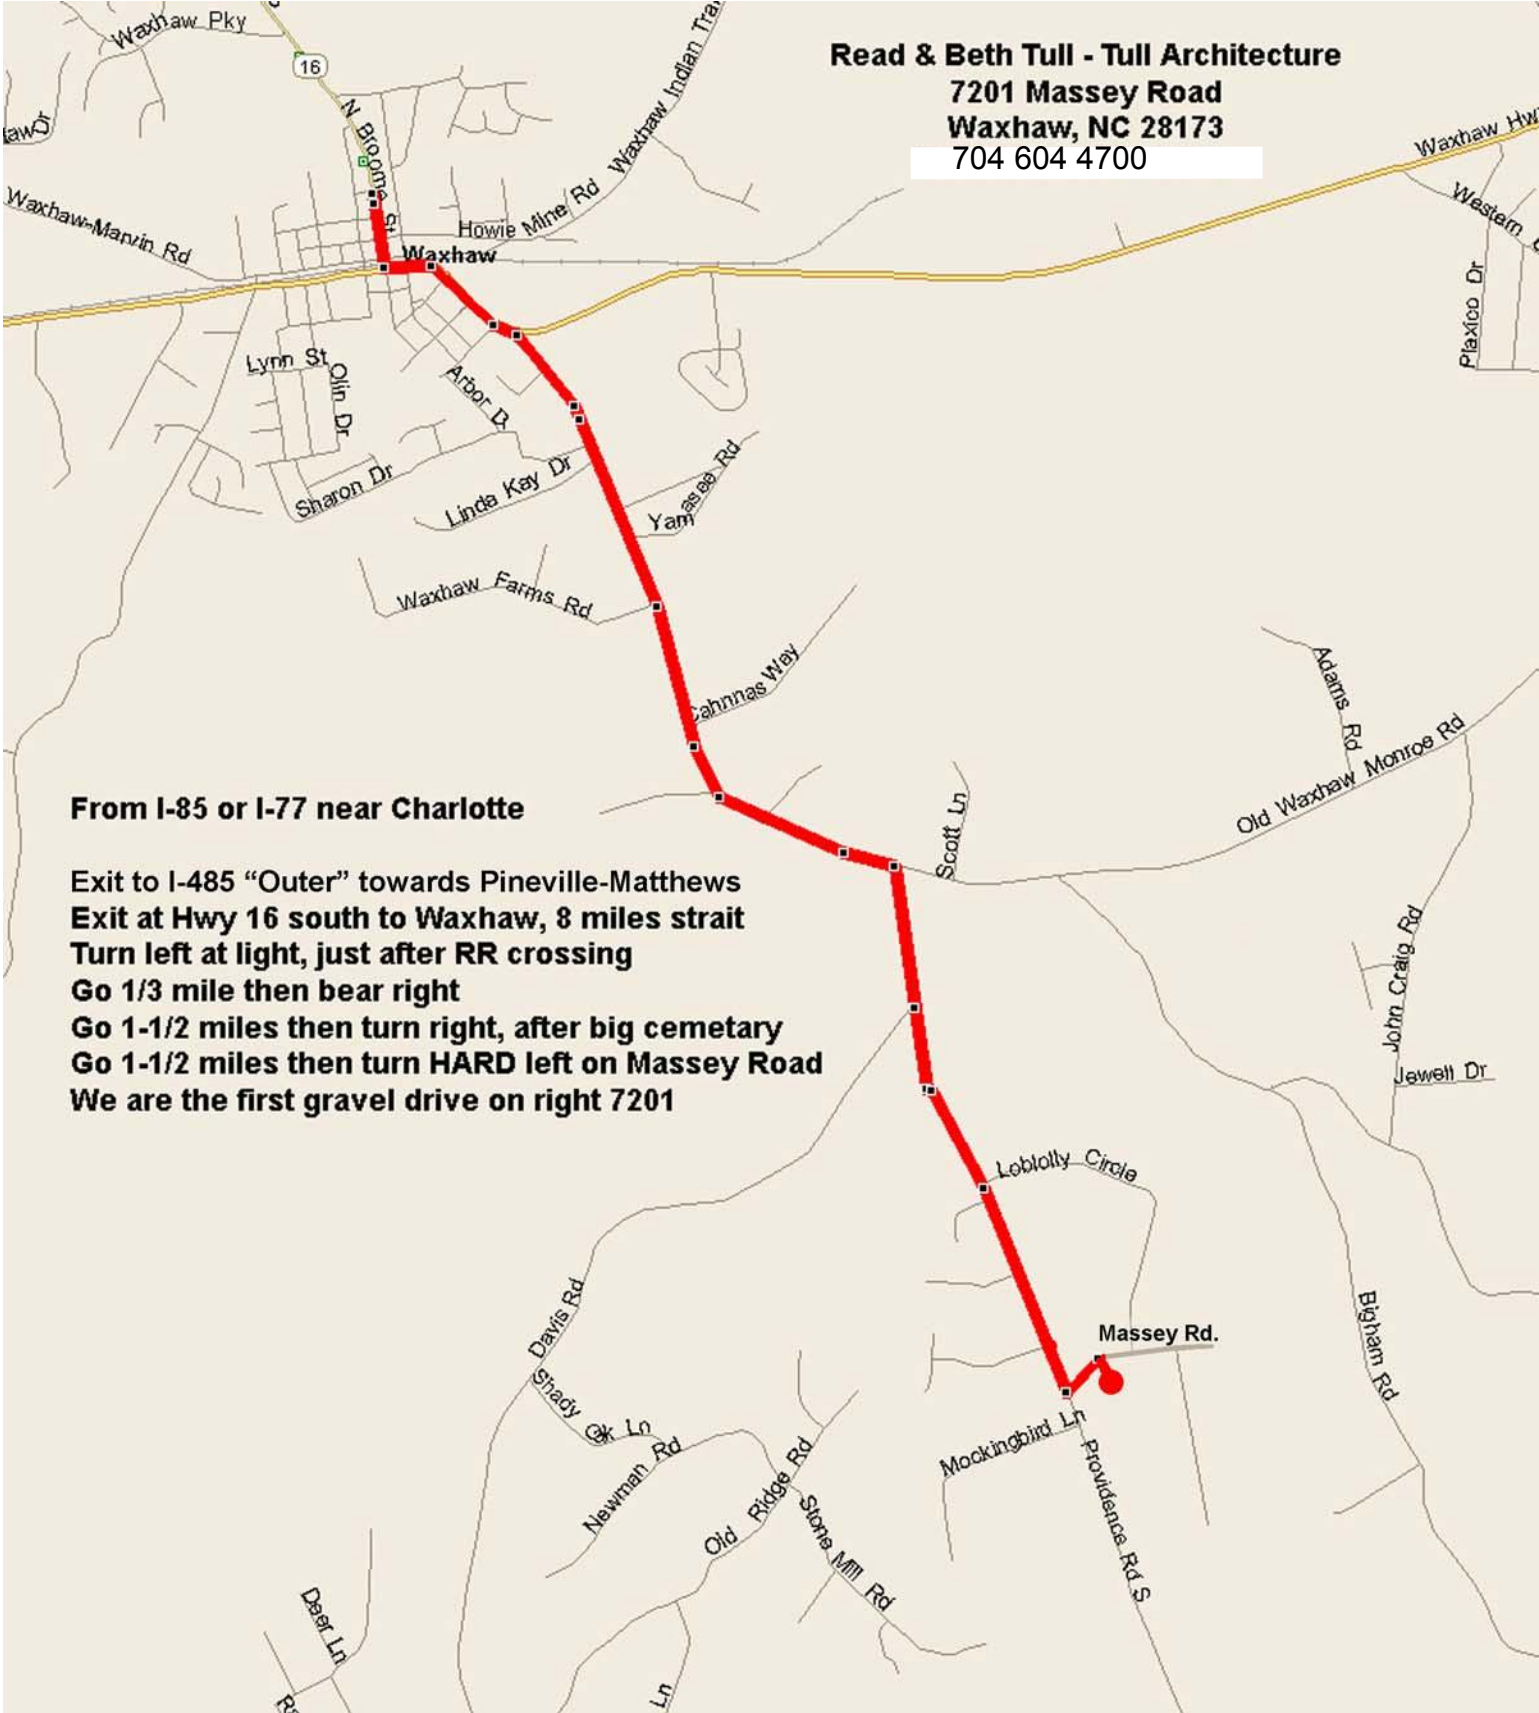

**Read & Beth Tull - Tull Architecture**  
**7201 Massey Road**  
**Waxhaw, NC 28173**  
**704 604 4700**

**From I-85 or I-77 near Charlotte**

- Exit to I-485 "Outer" towards Pineville-Matthews**
- Exit at Hwy 16 south to Waxhaw, 8 miles strait**
- Turn left at light, just after RR crossing**
- Go 1/3 mile then bear right**
- Go 1-1/2 miles then turn right, after big cemetary**
- Go 1-1/2 miles then turn HARD left on Massey Road**
- We are the first gravel drive on right 7201**